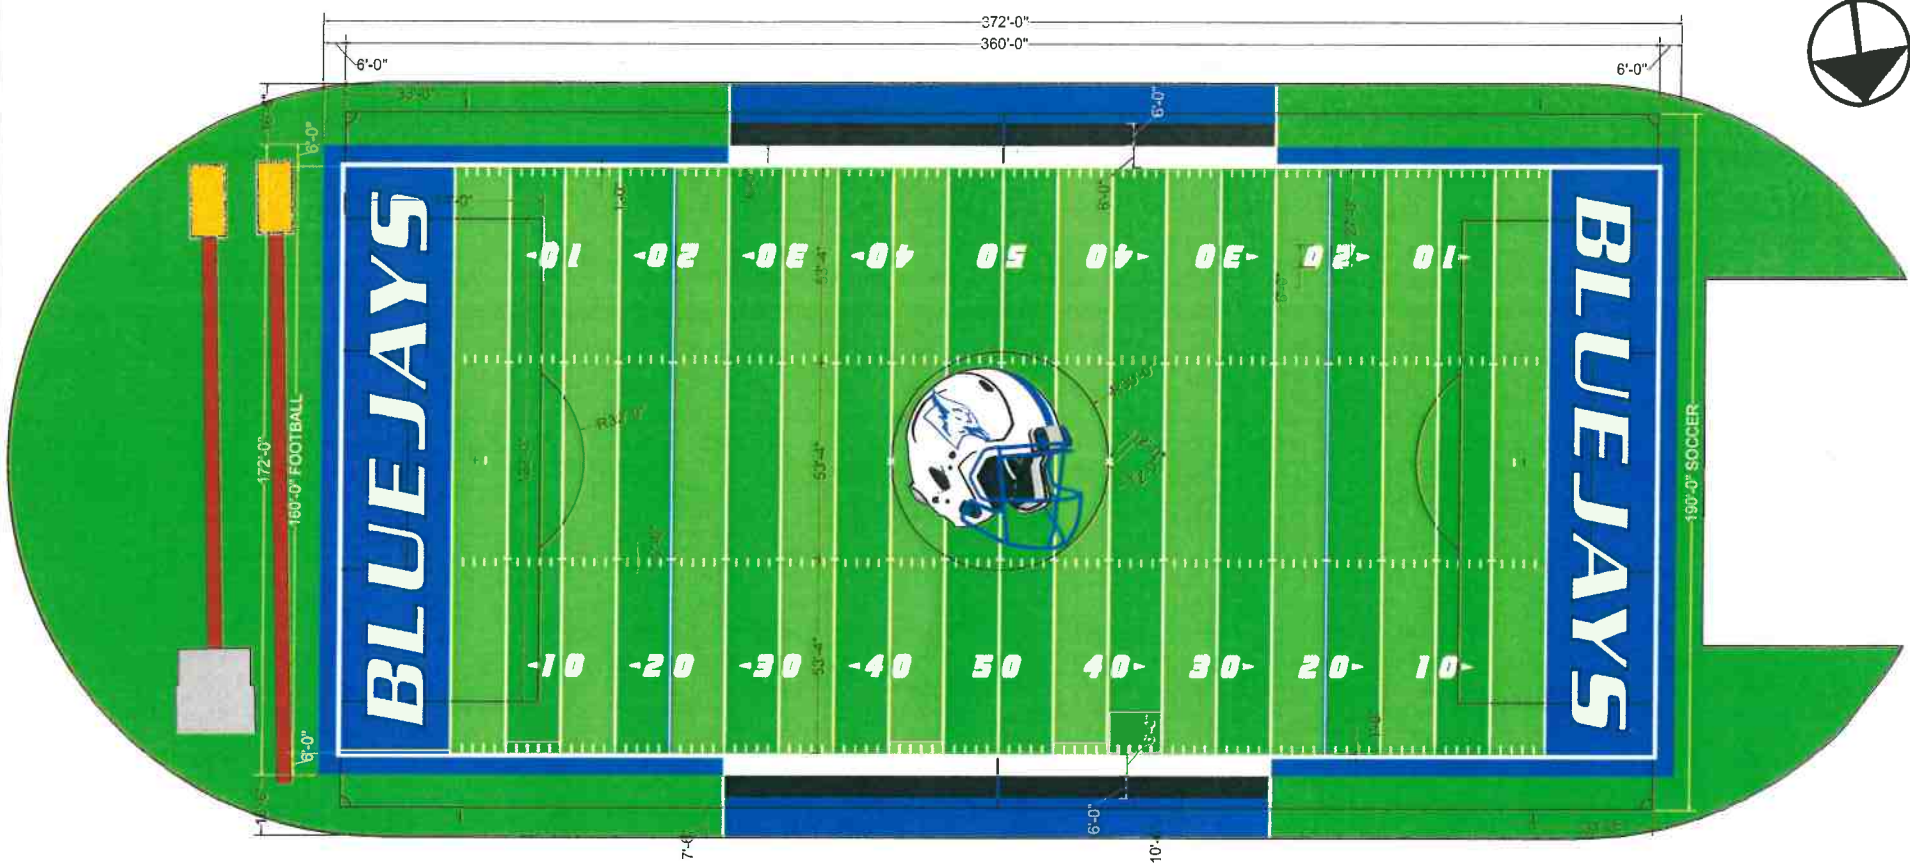

MIDFIELD LOGO DETAIL N.T.S.

FOOTBALL NUMBERS FONT OPTIONS

"MIZOU" STYLE FONT

FIELD LAYOUT N.T.S.

ENDZONE LETTERING N.T.S.

FIELD MEASUREMENTS DETAIL

- COLOR CHART**
RAMTURF STANDARD COLORS
- FIELD - ALTERNATING LIME / FIELD GREEN BLEND & FIELD GREEN EVERY 5 YARDS STARTING AT THE 50 YARD LINE.
 - NUMBERS - WHITE "MIZOU FONT"
 - SIDELINES - 1' WHITE, 5' FLORIDA BLUE
 - SOCCER LINES - BLCK
 - ALL OTHER FOOTBALL MARKINGS - WHITE
 - LOGOS: BLACK, WHITE, GRAY, & FLORIDA BLUE
 - ENDZONE LETTERS: WHITE W/ BLACK BORDER
 - ENDZONES: FLORIDA BLUE
- Colors in the drawing DO NOT MATCH ACTUAL turf colors in finished product and should only be used for general reference. Please refer to the actual sample for accurate shades.

FIELD LAYOUT APPROVAL

APPROVED AS SHOWN

APPROVED WITH THE FOLLOWING CHANGES: _____

RESUBMIT WITH THE FOLLOWING CHANGES: _____

DRAWING REVIEWED BY: _____

JOB TITLE: _____