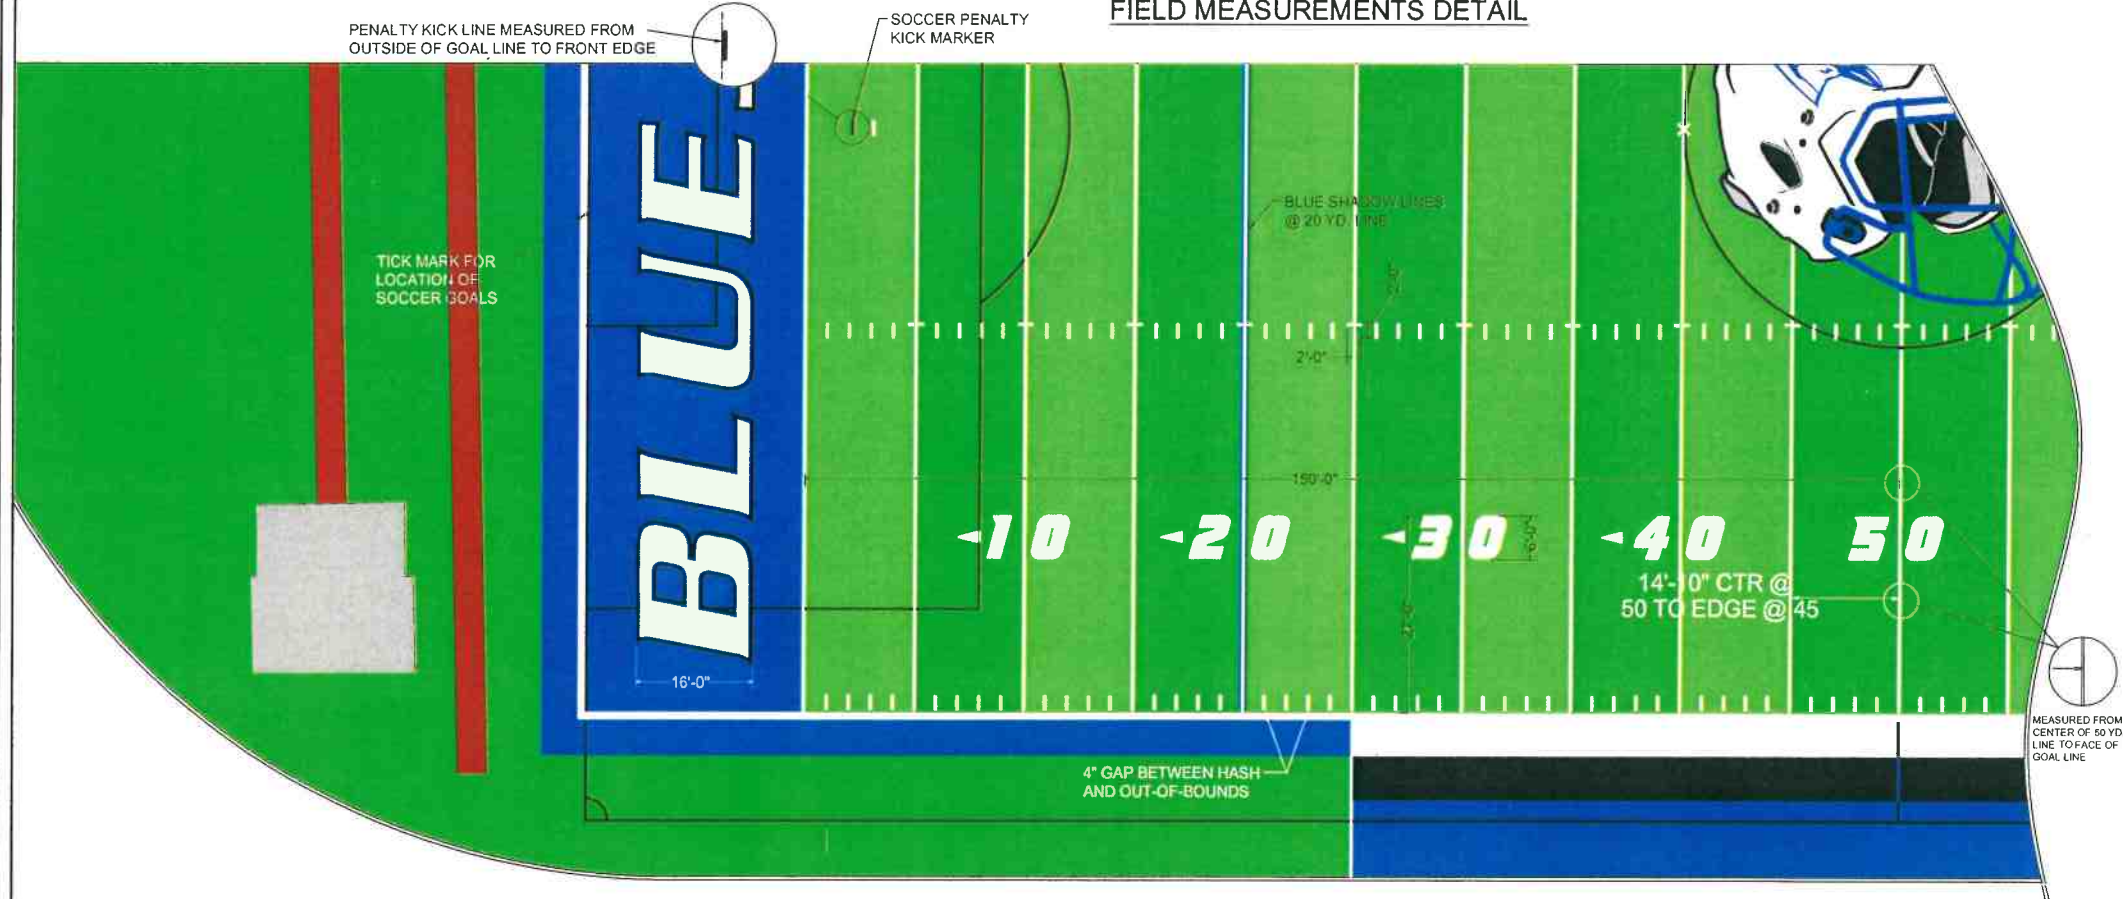

MIDFIELD LOGO DETAIL N.T.S.

FOOTBALL NUMBERS FONT OPTIONS

"MIZOU" STYLE FONT

FIELD LAYOUT N.T.S.

ENDZONE LETTERING N.T.S.

FIELD MEASUREMENTS DETAIL

- COLOR CHART**
RAMTURF STANDARD COLORS
- FIELD - ALTERNATING LIME / FIELD GREEN BLEND & FIELD GREEN EVERY 5 YARDS STARTING AT THE 50 YARD LINE.
 - NUMBERS - WHITE "MIZOU FONT"
 - SIDELINES - 1' WHITE, 5' FLORIDA BLUE
 - SOCCER LINES - BLCK
 - ALL OTHER FOOTBALL MARKINGS - WHITE
 - LOGOS: BLACK, WHITE, GRAY, & FLORIDA BLUE
 - ENDZONE LETTERS: WHITE W/ BLACK BORDER
 - ENDZONES: FLORIDA BLUE
- Colors in the drawing DO NOT MATCH ACTUAL turf colors in finished product and should only be used for general reference. Please refer to the actual sample for accurate shades.

FIELD LAYOUT APPROVAL

APPROVED AS SHOWN

APPROVED WITH THE FOLLOWING CHANGES: _____

RESUBMIT WITH THE FOLLOWING CHANGES: _____

DRAWING REVIEWED BY: _____

JOB TITLE: _____